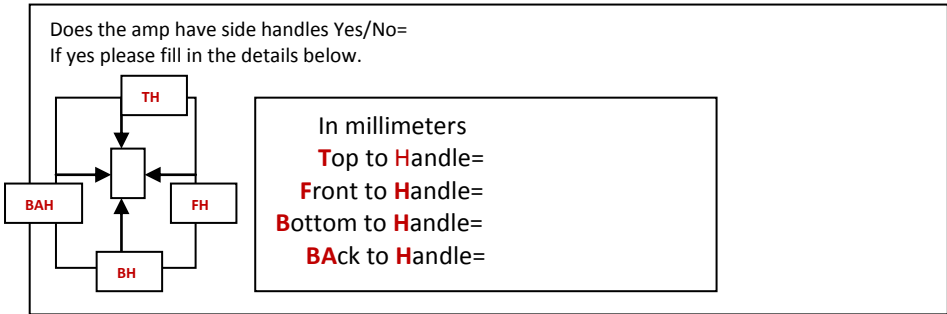

# Amp Cover

All Covers are Heavy Duty Padded Covers  
Custom Made to Order

In millimeters  
Width=  
Height (without feet) =  
Top Depth=  
Bottom Depth=

In millimeters  
Side to Handle=  
Back to Handle=  
Front to Handle=  
Length of handle=